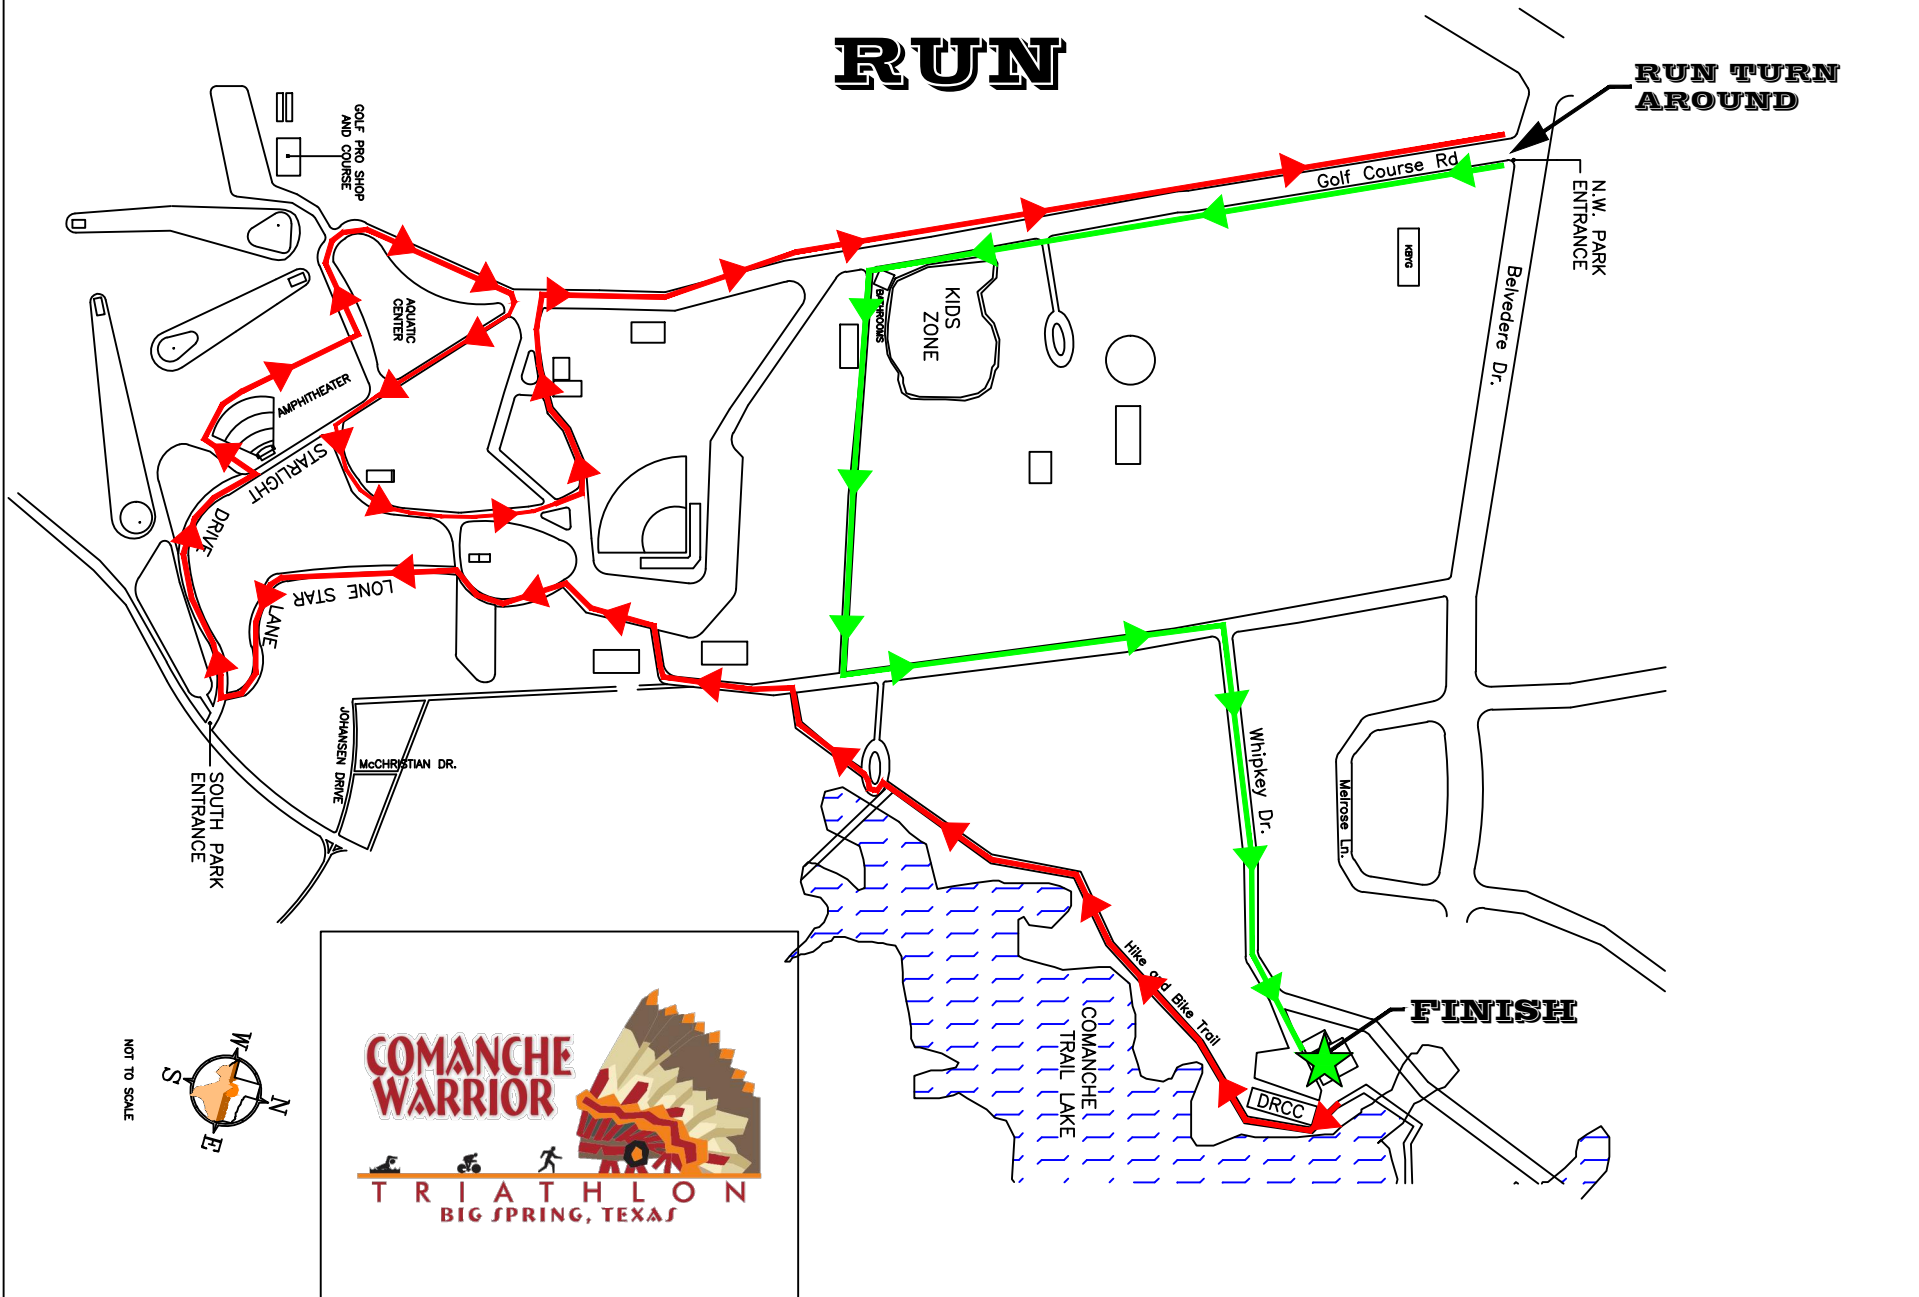

# RUN

**RUN TURN AROUND**

GOLF PRO SHOP  
AND COURSE

AQUATIC  
CENTER

AMPHITHEATER

STARLIGHT  
DRIVE

LONE STAR  
LANE

SOUTH PARK  
ENTRANCE

JOHANSEN DRIVE

McCHRISTIAN DR.

KIDS  
ZONE

Belvedere Dr.

N.W. PARK  
ENTRANCE

Golf Course Rd

Whipkey Dr.

Maitrose Ln.

Hike and Bike Trail

COMANCHE  
TRAIL LAKE

**FINISH**

DRCC

**COMANCHE  
WARRIOR**